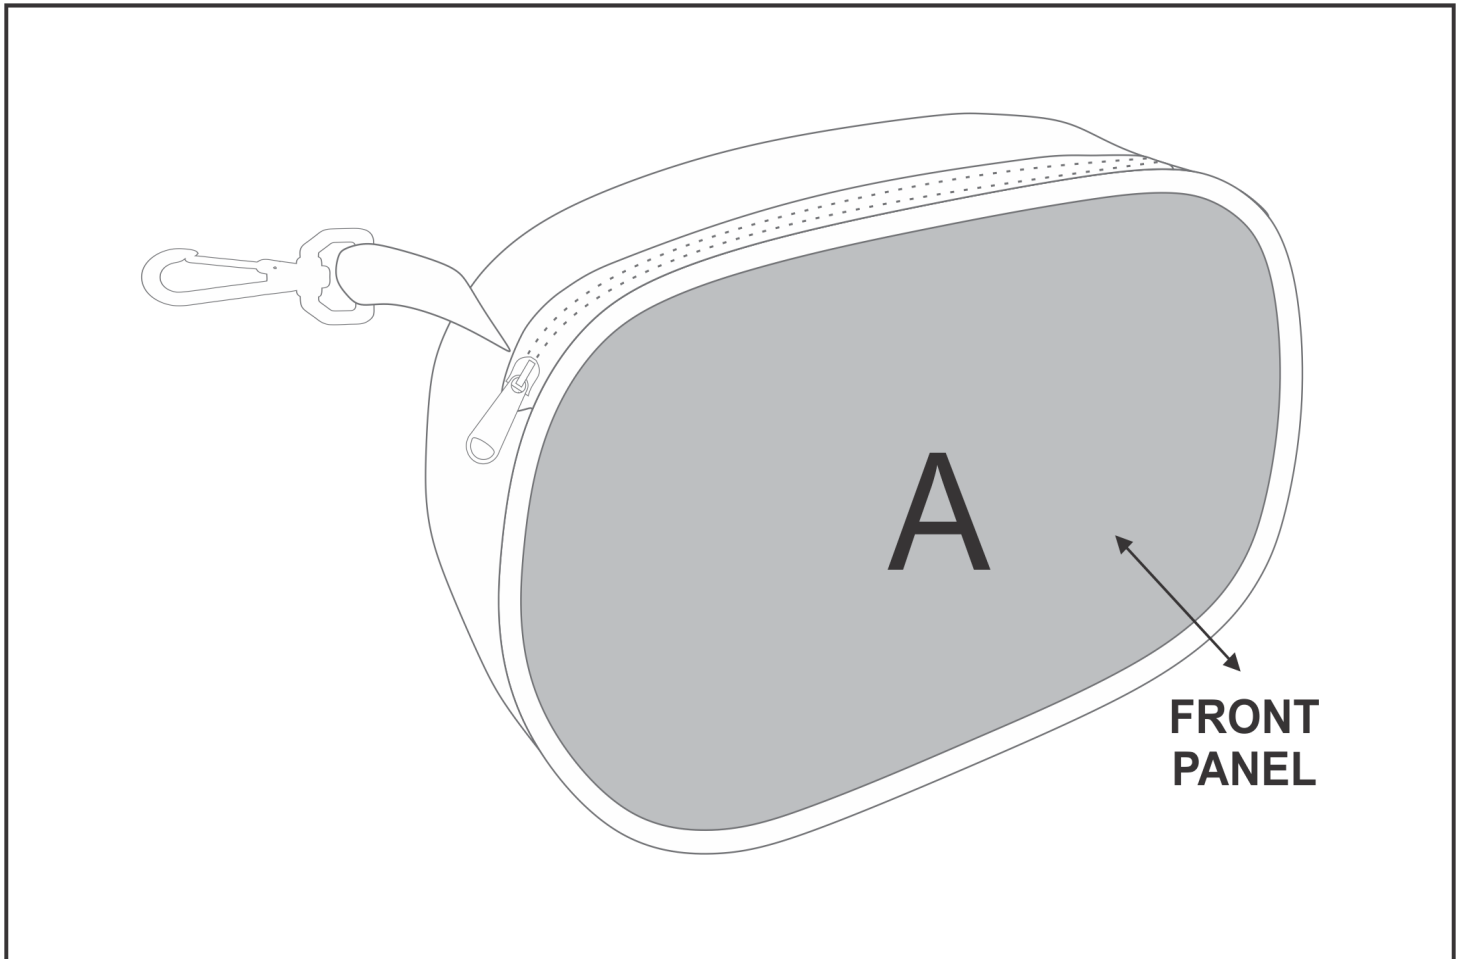

## Need to know:

Includes 1-Position Sublimation (setup fees apply)

- Please Note: We cannot guarantee 100% logo Alignment on all Brandable Panels.

## Branding Options:

Position	Branding Method (Branding Code)	No. of Colours	Dimension
A	Custom Sublimation A (CPSUB-A)	Full Colour	186mm wide x 136mm high